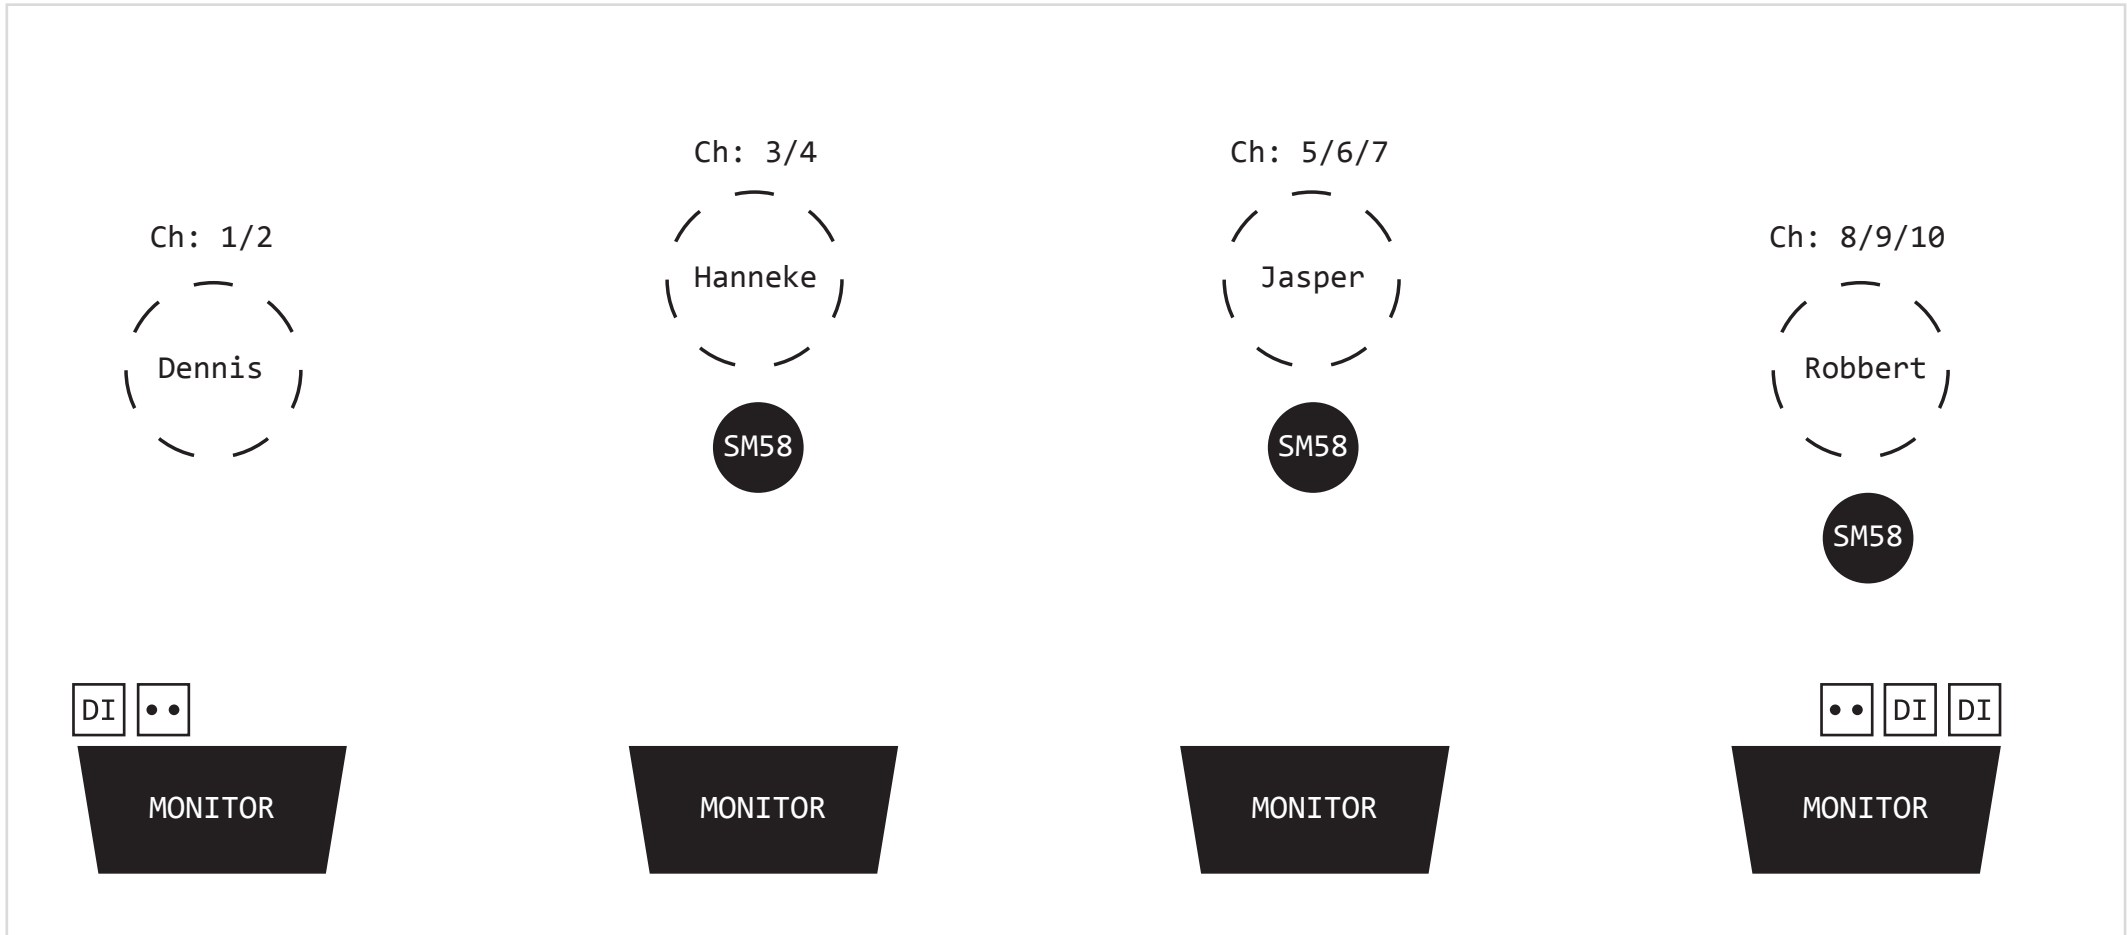

- Alternatives are a possibility; contact Dennis Heijt (+31 611302835) to discuss your options and/or technical limitations.

- Hanneke requires a bar stool or chair without armrests.

LOWLAND PADDIES STAGEPLAN

For channel numbers refer to the technical rider!

•• POWER SUPPLY 230V/16A

DI DI (BAND OR VENUE)

FRONT OF HOUSE